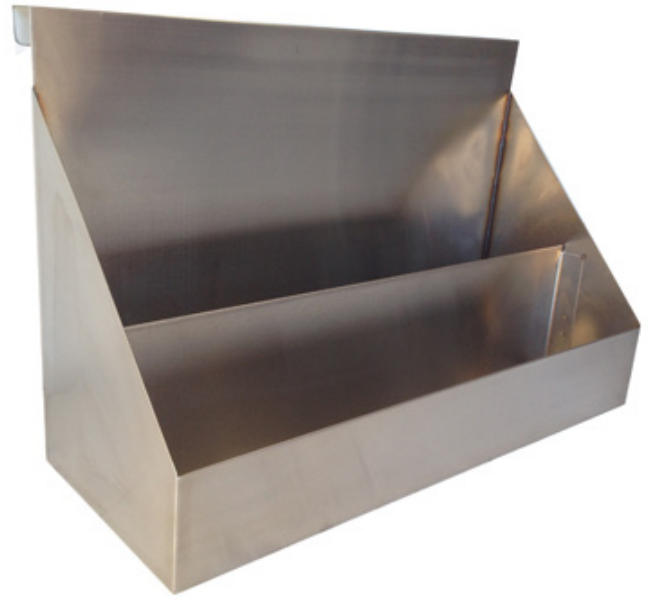

800.682.1338

2430 January Lane • Grand Prairie, TX 75050
made in America

Speed Rails

Flat Mount

Hook Style

Flat Mount	A	B	C
Single Bin	21" w	10" h	4" d
Double Bin	34" w	14" h	8.25" d

Hook Style	A	B	C
Single Bin	21" w	10" h	4" d
Double Bin	34" w	14" h	8.25" d