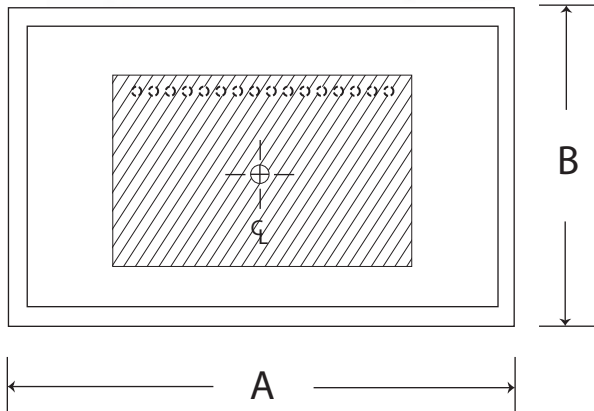

800.682.1338

2430 January Lane • Grand Prairie, TX 75050
made in America

Model (see below) | Universal Sealed Ice Chest

| | | | | |
|-----------------------------|-----------------------------------------------------------------------------------------|-------------------|-------------------|-------------------|
| Ice Cap. lbs. | 1836-8-SS 100lbs | 2036-8-SS 105 lbs | 2136-8-SS 110 lbs | 2336-8-SS 120 lbs |
| Ship Weight lbs. | 115 lbs | | | |
| Interior front & sides | Stainless Steel | | | |
| Bottom | Galvanized Steel | | | |
| Covers | Stainless Steel, two-piece, removable | | | |
| Insulation | Foamed-in-place polyurethane. | | | |
| Plumbing | 1/2 inch | | | |
| Cold Plate | Cast aluminum 13"x20", 8 circuits, 1/4" bump tubing inlets and outlets. POST-MIX | | | |
| Dimensions per Model Number | 1836-8-SS | A: 36"wide | B: 18"deep | C: 16" height |
| | 2036-8-SS | A: 36"wide | B: 20"deep | C: 16"height |
| | 2136-8-SS | A: 36"wide | B: 21"deep | C: 16"height |
| | 2336-8-SS | A: 36" wide | B: 23"deep | C: 16" height |

NOTES | Chest comes with leg set. (Speed rails available, Lids available)