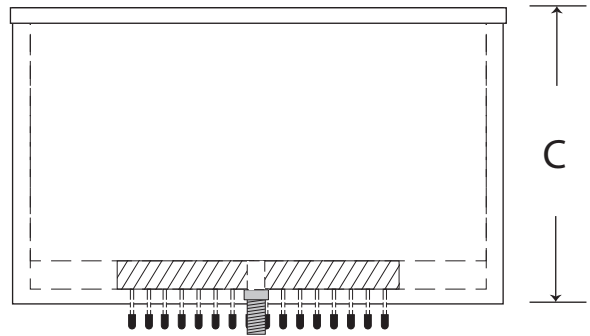

800.682.1338

2430 January Lane • Grand Prairie, TX 75050
made in America

Model (see below) | Universal Sealed Ice Chest

| | | | | |
|-----------------------------|-----------------------------------------------------------------------------------------|-------------------|-------------------|-------------------|
| Ice Cap. lbs. | 1836-8-SS 100lbs | 2036-8-SS 105 lbs | 2136-8-SS 110 lbs | 2336-8-SS 120 lbs |
| Ship Weight lbs. | 115 lbs | | | |
| Interior front & sides | Stainless Steel | | | |
| Bottom | Galvanized Steel | | | |
| Covers | Stainless Steel, two-piece, removable | | | |
| Insulation | Foamed-in-place polyurethane. | | | |
| Plumbing | 1/2 inch | | | |
| Cold Plate | Cast aluminum 13"x20", 8 circuits, 1/4" bump tubing inlets and outlets. POST-MIX | | | |
| Dimensions per Model Number | 1836-8-SS | A: 36"wide | B: 18"deep | C: 16" height |
| | 2036-8-SS | A: 36"wide | B: 20"deep | C: 16"height |
| | 2136-8-SS | A: 36"wide | B: 21"deep | C: 16"height |
| | 2336-8-SS | A: 36" wide | B: 23"deep | C: 16" height |

NOTES | Chest comes with leg set. (Speed rails available, Lids available)