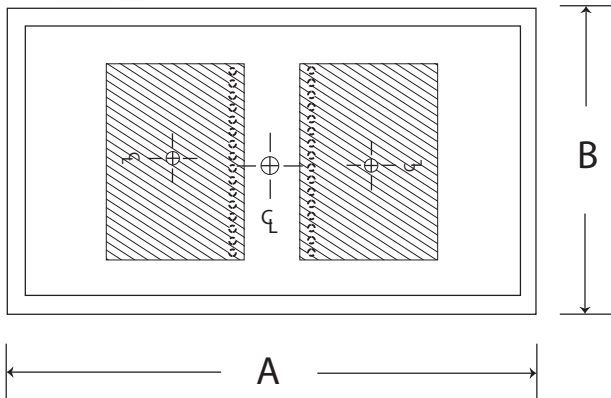

800.682.1338

2430 January Lane • Grand Prairie, TX 75050
made in America

Model 2336-16-SS | Universal Sealed Ice Chest

Ice Cap. lbs.	120 lbs.		
Ship Weight lbs.	155 lbs.		
Interior front & sides	Stainless Steel		
Bottom	Galvanized Steel		
Covers	Stainless Steel, two-piece, removable (not included)		
Insulation	Foamed-in-place polyurethane.		
Plumbing	1/2 inch		
Cold Plate	2 each Cast aluminum 13"x12", 8 circuits, 1/4" bump tubing inlets and outlets.		
Dimensions	A: 36"wide	B: 23"deep	C:16"height
NOTES	Chest comes with leg set. (Speed rails & Lids available)		