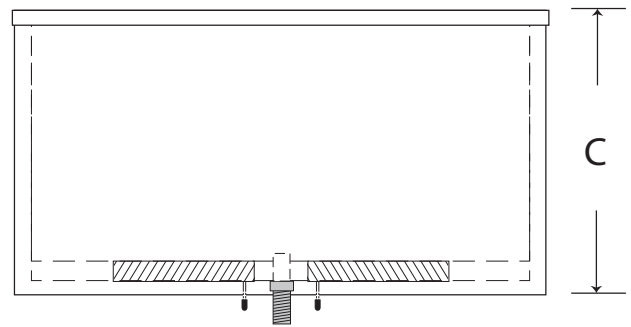

800.682.1338

2430 January Lane • Grand Prairie, TX 75050
made in America

Model 2336-16-SS | Universal Sealed Ice Chest

Ice Cap. lbs.	120 lbs.		
Ship Weight lbs.	155 lbs.		
Interior front & sides	Stainless Steel		
Bottom	Galvanized Steel		
Covers	Stainless Steel, two-piece, removable (not included)		
Insulation	Foamed-in-place polyurethane.		
Plumbing	1/2 inch		
Cold Plate	2 each Cast aluminum 13"x12", 8 circuits, 1/4" bump tubing inlets and outlets.		
Dimensions	A: 36"wide	B: 23"deep	C:16"height
NOTES	Chest comes with leg set. (Speed rails & Lids available)		