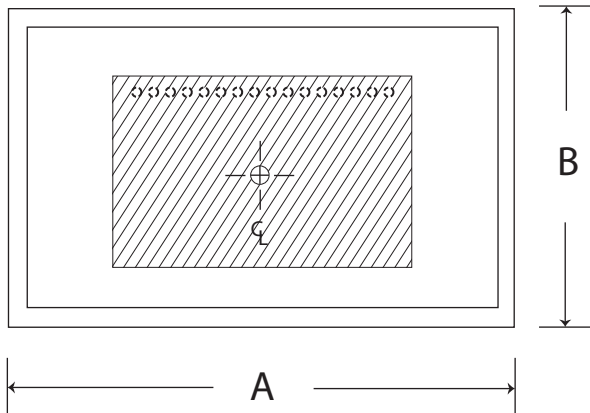

800.682.1338

2430 January Lane • Grand Prairie, TX 75050
made in America

Model 2036-8 Universal Sealed Ice Chest

Ice Cap. lbs.	100 lbs.		
Ship Weight lbs.	115 lbs.		
Interior	Stainless Steel		
Exterior	Powder coated Galvanized Steel		
Covers	Stainless Steel, two-piece, removable (not included)		
Insulation	Foamed-in-place polyurethane.		
Plumbing	1/2 inch		
Cold Plate	Cast aluminum 13"x20", 8 circuits, 1/4" bump tubing inlets and outlets.		
Dimensions	A: 36"wide	B: 20"deep	C:16"height
NOTES	Chest comes with leg set. (Speed rails & Lids available)		