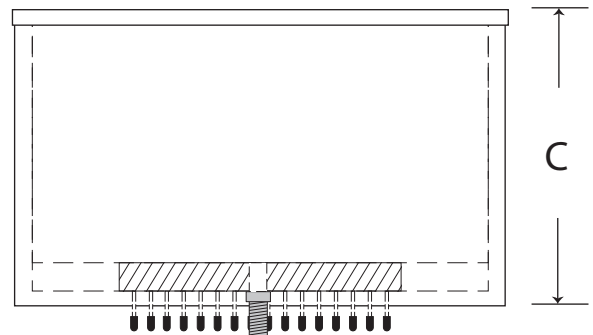

800.682.1338

2430 January Lane • Grand Prairie, TX 75050
made in America

Model 2036-8 Universal Sealed Ice Chest

Ice Cap. lbs.	100 lbs.		
Ship Weight lbs.	115 lbs.		
Interior	Stainless Steel		
Exterior	Powder coated Galvanized Steel		
Covers	Stainless Steel, two-piece, removable (not included)		
Insulation	Foamed-in-place polyurethane.		
Plumbing	1/2 inch		
Cold Plate	Cast aluminum 13"x20", 8 circuits, 1/4" bump tubing inlets and outlets.		
Dimensions	A: 36"wide	B: 20"deep	C:16"height
NOTES	Chest comes with leg set. (Speed rails & Lids available)		