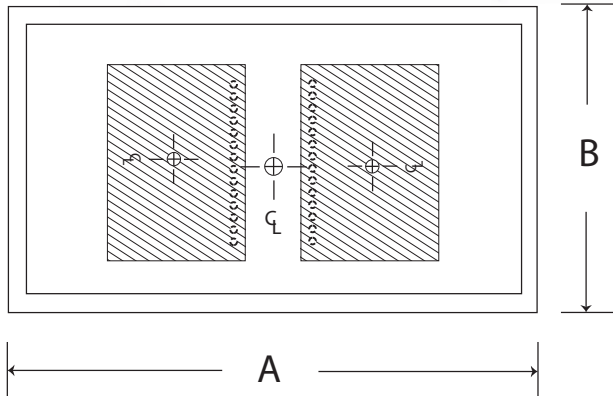

800.682.1338

2430 January Lane • Grand Prairie, TX 75050  
made in America

**Model 2036-14-SS | Universal Sealed Ice Chest**

Ice Cap. lbs.	100 lbs.		
Ship Weight lbs.	135 lbs.		
Interior front & sides	Stainless Steel		
Bottom	Galvanized Steel		
Covers	Stainless Steel, two-piece, removable (not included)		
Insulation	Foamed-in-place polyurethane.		
Plumbing	1/2 inch		
Cold Plate	2 each Cast aluminum 10"x15", 7 circuits, 1/4" bump tubing inlets and outlets.		
Dimensions	A: 36"wide	B: 20"deep	C:16"height
NOTES	Chest comes with leg set. (Speed rails & Lids available)		