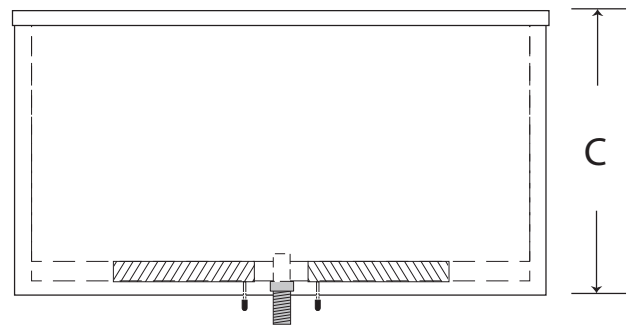

800.682.1338

2430 January Lane • Grand Prairie, TX 75050  
made in America

**Model 2036-14-SS | Universal Sealed Ice Chest**

Ice Cap. lbs.	100 lbs.		
Ship Weight lbs.	135 lbs.		
Interior front & sides	Stainless Steel		
Bottom	Galvanized Steel		
Covers	Stainless Steel, two-piece, removable (not included)		
Insulation	Foamed-in-place polyurethane.		
Plumbing	1/2 inch		
Cold Plate	2 each Cast aluminum 10"x15", 7 circuits, 1/4" bump tubing inlets and outlets.		
Dimensions	A: 36"wide	B: 20"deep	C:16"height
NOTES	Chest comes with leg set. (Speed rails & Lids available)		