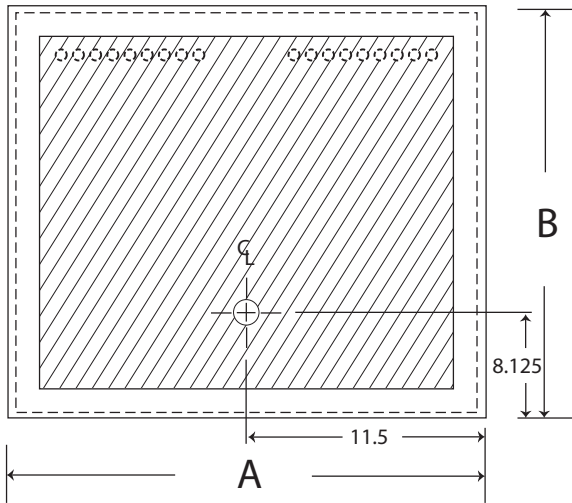

800.682.1338

2430 January Lane • Grand Prairie, TX 75050  
made in America

**Model CFSS-21    21"x23" Free Standing Ice Chest with Cold Plate**

Ice Cap. lbs.	80 lbs.		
Ship Weight lbs.	125 lbs.		
Interior front & sides	Stainless Steel		
Bottom	Galvanized Steel		
Covers	Stainless Steel, two-piece, removable		
Insulation	Foamed-in-place polyurethane.		
Plumbing	1 inch		
Cold Plate	Cast aluminum 19"x21", 9 circuits, 3/8" barbed tubing inlets and outlets. <b>POST-MIX</b>		
Dimensions	A: 23"wide	B: 21"deep	C:16"height
NOTES	Chest comes with leg set and lids. (Speed rails available)		