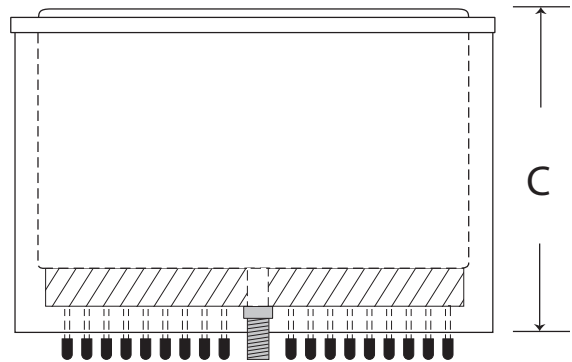

800.682.1338

2430 January Lane • Grand Prairie, TX 75050  
made in America

**Model CFSS-21    21"x23" Free Standing Ice Chest with Cold Plate**

Ice Cap. lbs.	80 lbs.		
Ship Weight lbs.	125 lbs.		
Interior front & sides	Stainless Steel		
Bottom	Galvanized Steel		
Covers	Stainless Steel, two-piece, removable		
Insulation	Foamed-in-place polyurethane.		
Plumbing	1 inch		
Cold Plate	Cast aluminum 19"x21", 9 circuits, 3/8" barbed tubing inlets and outlets. <b>POST-MIX</b>		
Dimensions	A: 23"wide	B: 21"deep	C:16"height
NOTES	Chest comes with leg set and lids. (Speed rails available)		