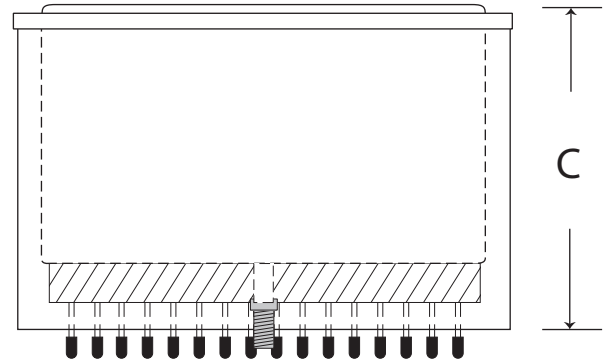

800.682.1338

2430 January Lane • Grand Prairie, TX 75050  
made in America

**Model CFSS-15 | 15"x22" Free Standing Ice Chest with Cold Plate**

Ice Cap. lbs.	60 lbs.		
Ship Weight lbs.	115 lbs.		
Interior front & sides	Stainless Steel		
Bottom	Galvanized Steel		
Covers	Stainless Steel, two-piece, removable		
Insulation	Foamed-in-place polyurethane.		
Plumbing	1 inch		
Cold Plate	Cast aluminum 13"x20", 8 circuits, 3/8" barbed tubing inlets and outlets. <b>POST-MIX</b>		
Dimensions	A: 22"wide	B: 15"deep	C:16"height
NOTES	Chest comes with leg set and lids. (Speed rails available)		