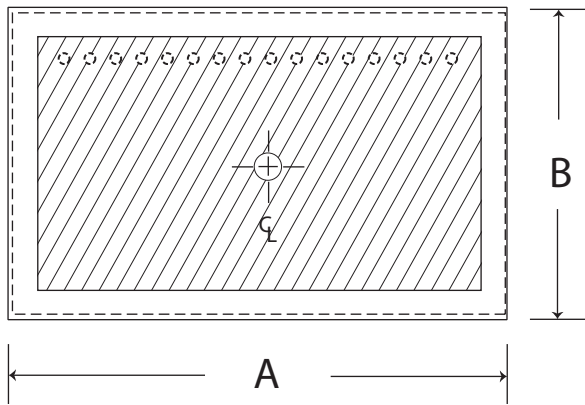

800.682.1338

2430 January Lane • Grand Prairie, TX 75050  
made in America

**Model CFSS-15 | 15"x22" Free Standing Ice Chest with Cold Plate**

Ice Cap. lbs.	60 lbs.		
Ship Weight lbs.	115 lbs.		
Interior front & sides	Stainless Steel		
Bottom	Galvanized Steel		
Covers	Stainless Steel, two-piece, removable		
Insulation	Foamed-in-place polyurethane.		
Plumbing	1 inch		
Cold Plate	Cast aluminum 13"x20", 8 circuits, 3/8" barbed tubing inlets and outlets. <b>POST-MIX</b>		
Dimensions	A: 22"wide	B: 15"deep	C:16"height
NOTES	Chest comes with leg set and lids. (Speed rails available)		