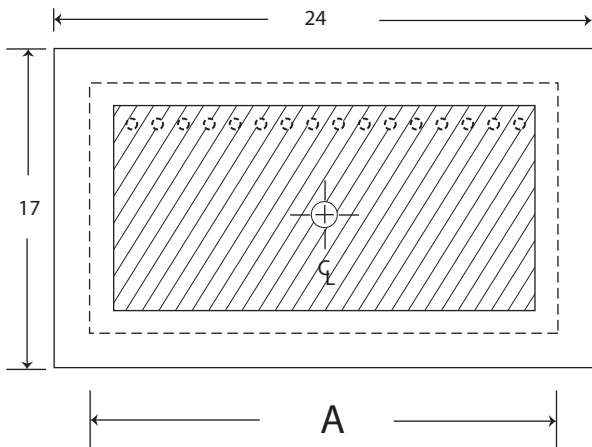

800.682.1338

2430 January Lane • Grand Prairie, TX 75050  
made in America

**Model CDIS-15 | 15"x22" Drop-In Ice Chest with Cold Plate**

Ice Cap. lbs.	60 lbs.		
Ship Weight lbs.	100 lbs.		
Interior front & sides	Stainless Steel		
Bottom	Galvanized Steel		
Covers	Stainless Steel, two-piece, removable		
Insulation	Foamed-in-place polyurethane.		
Plumbing	1 inch		
Cold Plate	Cast aluminum 13"x20", 8 circuits, 3/8" barbed tubing inlets and outlets. <b>POST-MIX</b>		
Dimensions	A: 22"wide	B: 15"deep	C:16"height
NOTES	Chest comes with lids.		