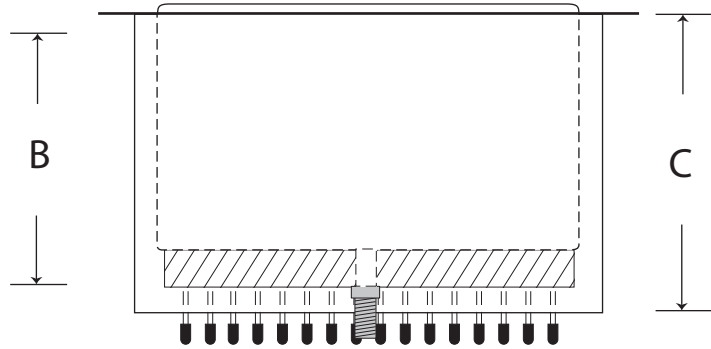

800.682.1338

2430 January Lane • Grand Prairie, TX 75050  
made in America

**Model CDIS-15 | 15"x22" Drop-In Ice Chest with Cold Plate**

Ice Cap. lbs.	60 lbs.		
Ship Weight lbs.	100 lbs.		
Interior front & sides	Stainless Steel		
Bottom	Galvanized Steel		
Covers	Stainless Steel, two-piece, removable		
Insulation	Foamed-in-place polyurethane.		
Plumbing	1 inch		
Cold Plate	Cast aluminum 13"x20", 8 circuits, 3/8" barbed tubing inlets and outlets. <b>POST-MIX</b>		
Dimensions	A: 22"wide	B: 15"deep	C:16"height
NOTES	Chest comes with lids.		