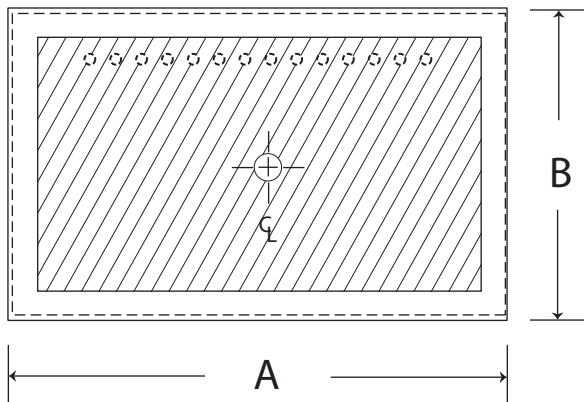

800.682.1338

2430 January Lane • Grand Prairie, TX 75050  
made in America

**Model CFSP-15 | 15"x22" Free Standing Ice Chest with Cold Plate**

|                        |  |                           |
|------------------------|--|---------------------------|
| Ice Cap. lbs.          | 60 lbs.  |                           |
| Ship Weight lbs.       | 115 lbs.   |                           |
| Interior front & sides | Stainless Steel  |                           |
| Bottom                 | Galvanized Steel   |                           |
| Covers                 | Stainless Steel, two-piece, removable  |                           |
| Insulation             | Foamed-in-place polyurethane.  |                           |
| Plumbing               | 1 inch   |                           |
| Cold Plate             | Cast aluminum 13"x20", 6 circuits, 3/8" barbed tubing inlets and outlets. <b>PRE-MIX</b> |                           |
| Dimensions             | A: 22"wide   | B: 15"deep<br>C:16"height |
| NOTES                  | Chest comes with leg set and lids. (Speed rails available)                               |                           |