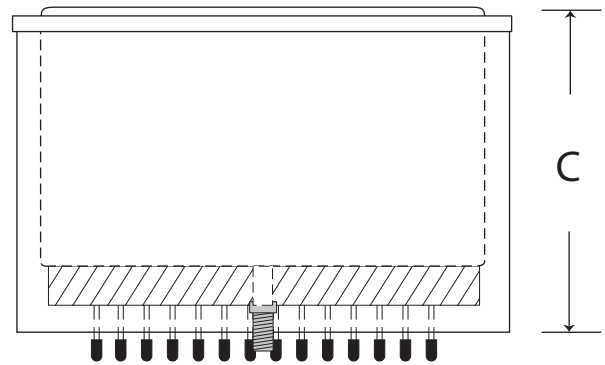

800.682.1338

2430 January Lane • Grand Prairie, TX 75050  
made in America

**Model CFSP-15 | 15"x22" Free Standing Ice Chest with Cold Plate**

|                        |  |                           |
|------------------------|--|---------------------------|
| Ice Cap. lbs.          | 60 lbs.  |                           |
| Ship Weight lbs.       | 115 lbs.   |                           |
| Interior front & sides | Stainless Steel  |                           |
| Bottom                 | Galvanized Steel   |                           |
| Covers                 | Stainless Steel, two-piece, removable  |                           |
| Insulation             | Foamed-in-place polyurethane.  |                           |
| Plumbing               | 1 inch   |                           |
| Cold Plate             | Cast aluminum 13"x20", 6 circuits, 3/8" barbed tubing inlets and outlets. <b>PRE-MIX</b> |                           |
| Dimensions             | A: 22"wide   | B: 15"deep<br>C:16"height |
| NOTES                  | Chest comes with leg set and lids. (Speed rails available)                               |                           |