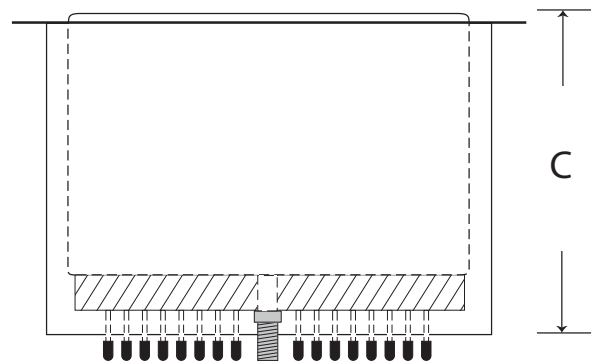

800.682.1338

2430 January Lane • Grand Prairie, TX 75050  
made in America

**Model CDIP-21 | 21"x23" Drop-In Ice Chest with Cold Plate**

Ice Cap. lbs.	80 lbs.		
Ship Weight lbs.	110 lbs.		
Interior front & sides	Stainless Steel		
Bottom	Galvanized Steel		
Covers	Stainless Steel, two-piece, removable		
Insulation	Foamed-in-place polyurethane.		
Plumbing	1 inch		
Cold Plate	Cast aluminum 19"x21", 7 circuits, 3/8" barbed tubing inlets and outlets. <b>PRE-MIX</b>		
Dimensions	A: 23"wide	B: 21"deep	C:16"height
NOTES	Chest comes with lids.		