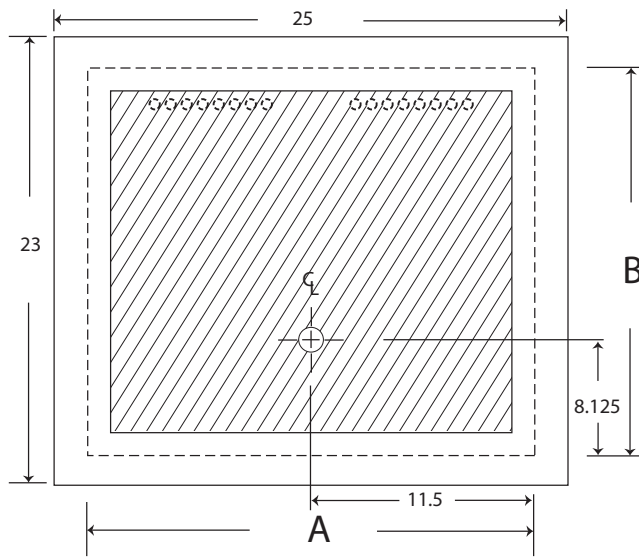

800.682.1338

2430 January Lane • Grand Prairie, TX 75050  
made in America

**Model CDIP-21 | 21"x23" Drop-In Ice Chest with Cold Plate**

Ice Cap. lbs.	80 lbs.		
Ship Weight lbs.	110 lbs.		
Interior front & sides	Stainless Steel		
Bottom	Galvanized Steel		
Covers	Stainless Steel, two-piece, removable		
Insulation	Foamed-in-place polyurethane.		
Plumbing	1 inch		
Cold Plate	Cast aluminum 19"x21", 7 circuits, 3/8" barbed tubing inlets and outlets. <b>PRE-MIX</b>		
Dimensions	A: 23"wide	B: 21"deep	C:16"height
NOTES	Chest comes with lids.		