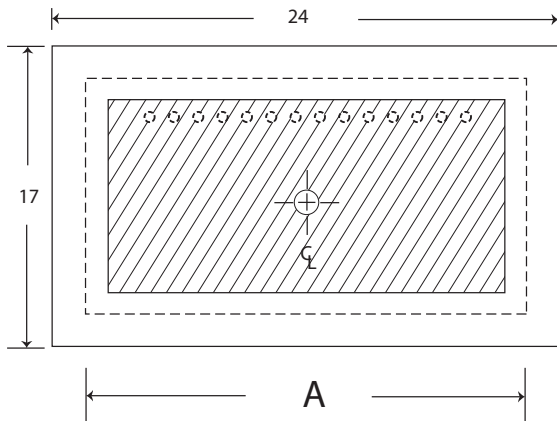

800.682.1338

2430 January Lane • Grand Prairie, TX 75050
made in America

Model CDIP-15 | 15"x22" Drop-In Ice Chest with Cold Plate

Ice Cap. lbs.	60 lbs.		
Ship Weight lbs.	100 lbs.		
Interior front & sides	Stainless Steel		
Bottom	Galvanized Steel		
Covers	Stainless Steel, two-piece, removable		
Insulation	Foamed-in-place polyurethane.		
Plumbing	1 inch		
Cold Plate	Cast aluminum 13"x20", 6 circuits, 3/8" barbed tubing inlets and outlets. PRE-MIX		
Dimensions	A: 22"wide	B: 15"deep	C:16"height
NOTES	Chest comes with lids.		