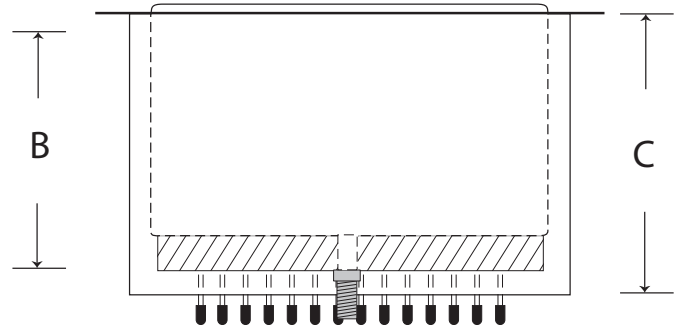

800.682.1338

2430 January Lane • Grand Prairie, TX 75050
made in America

Model CDIP-15 | 15"x22" Drop-In Ice Chest with Cold Plate

Ice Cap. lbs.	60 lbs.		
Ship Weight lbs.	100 lbs.		
Interior front & sides	Stainless Steel		
Bottom	Galvanized Steel		
Covers	Stainless Steel, two-piece, removable		
Insulation	Foamed-in-place polyurethane.		
Plumbing	1 inch		
Cold Plate	Cast aluminum 13"x20", 6 circuits, 3/8" barbed tubing inlets and outlets. PRE-MIX		
Dimensions	A: 22"wide	B: 15"deep	C:16"height
NOTES	Chest comes with lids.		