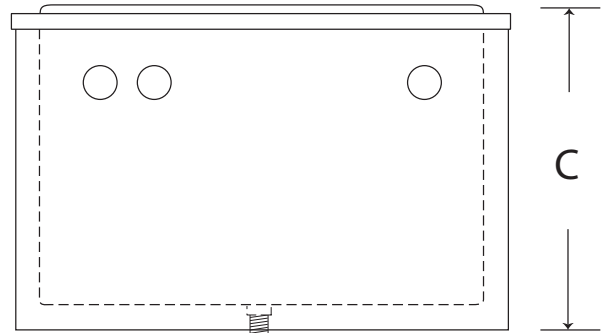

800.682.1338

2430 January Lane • Grand Prairie, TX 75050
made in America

Model CFSF-15 | 15"x22" Free Standing Ice Chest

Ice Cap. lbs.	60 lbs.		
Ship Weight lbs.	70 lbs.		
Interior front & sides	Stainless Steel		
Bottom	Galvanized Steel		
Covers	Stainless Steel, two-piece, removable		
Insulation	Foamed-in-place polyurethane.		
Plumbing	1/2 inch		
Cold Plate	NONE		
Dimensions	A: 22"wide	B: 15"deep	C:16"height

NOTES | Chest comes with leg set and lids. (Speed rails available)