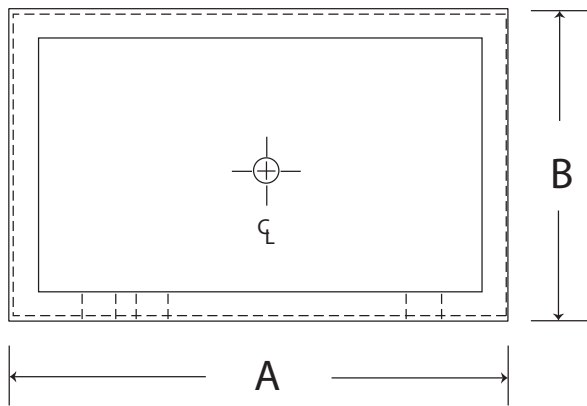

800.682.1338

2430 January Lane • Grand Prairie, TX 75050
made in America

Model CFSF-15 | 15"x22" Free Standing Ice Chest

Ice Cap. lbs.	60 lbs.		
Ship Weight lbs.	70 lbs.		
Interior front & sides	Stainless Steel		
Bottom	Galvanized Steel		
Covers	Stainless Steel, two-piece, removable		
Insulation	Foamed-in-place polyurethane.		
Plumbing	1/2 inch		
Cold Plate	NONE		
Dimensions	A: 22"wide	B: 15"deep	C:16"height

NOTES | Chest comes with leg set and lids. (Speed rails available)