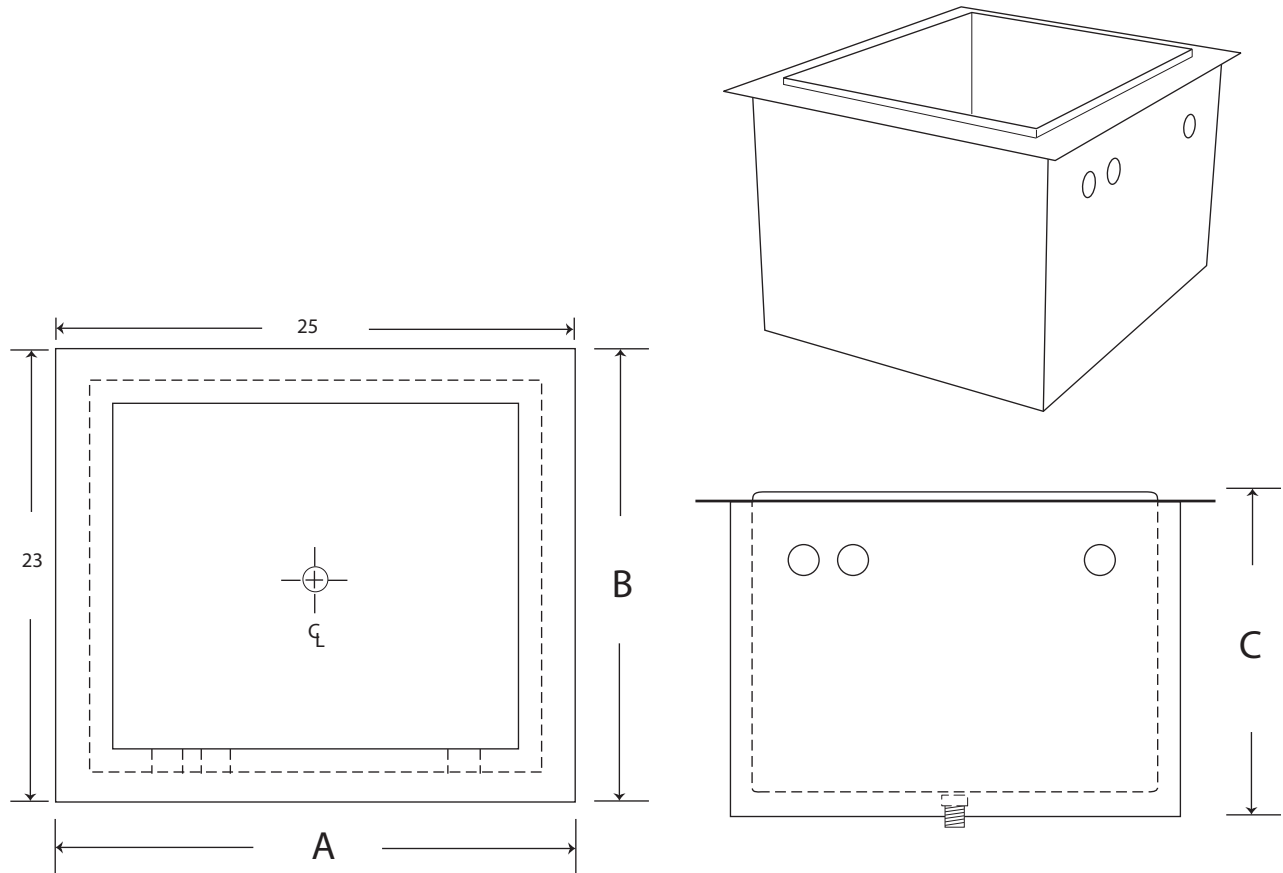

800.682.1338

2430 January Lane • Grand Prairie, TX 75050
made in America

Model CDIF-21 | 21"x23" Drop-In Ice Chest

Ice Cap. lbs.	80 lbs.		
Ship Weight lbs.	45 lbs.		
Interior front & sides	Stainless Steel		
Bottom	Galvanized Steel		
Covers	Stainless Steel, two-piece, removable		
Insulation	Foamed-in-place polyurethane.		
Plumbing	1/2 inch		
Cold Plate	NONE		
Dimensions	A: 23"wide	B: 21"deep	C:16"height
NOTES	Chest comes with lids.		