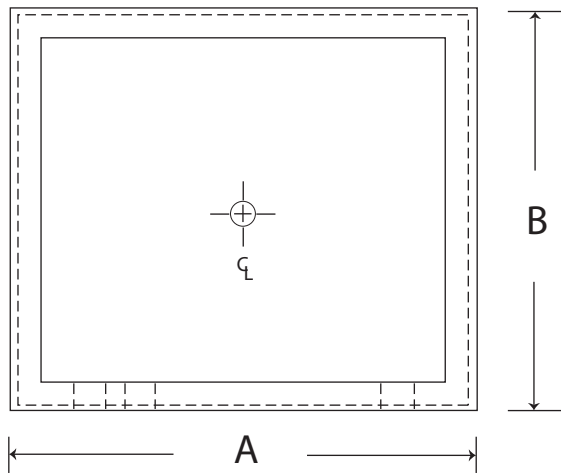

800.682.1338

2430 January Lane • Grand Prairie, TX 75050
made in America

Model CFS-21

21"x23" Free Standing Ice Chest

Ice Cap. lbs.	80 lbs.		
Ship Weight lbs.	60 lbs.		
Interior front & sides	Stainless Steel		
Bottom	Galvanized Steel		
Covers	Stainless Steel, two-piece, removable		
Insulation	Foamed-in-place polyurethane.		
Plumbing	1/2 inch		
Cold Plate	NONE		
Dimensions	A: 23"wide	B: 21"deep	C:16"height

NOTES Chest comes with leg set and lids. (Speed rails available)