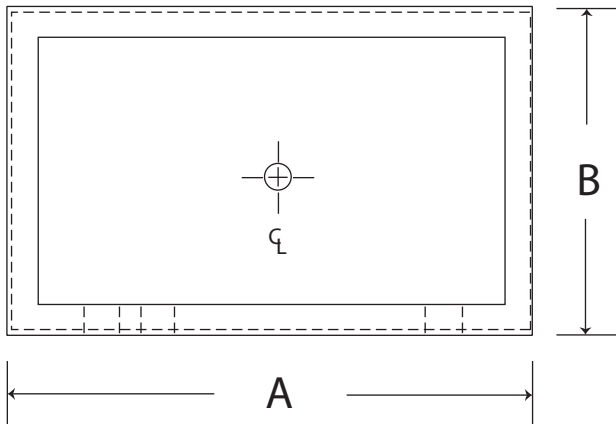

800.682.1338

2430 January Lane • Grand Prairie, TX 75050
made in America

Model CFS-15

15"x22" Free Standing Ice Chest

Ice Cap. lbs.	60 lbs.		
Ship Weight lbs.	70 lbs.		
Interior front & sides	Stainless Steel		
Bottom	Galvanized Steel		
Covers	Stainless Steel, two-piece, removable		
Insulation	Foamed-in-place polyurethane.		
Plumbing	1/2 inch		
Cold Plate	NONE		
Dimensions	A: 22"wide	B: 15"deep	C:16"height

NOTES Chest comes with leg set and lids. (Speed rails available)