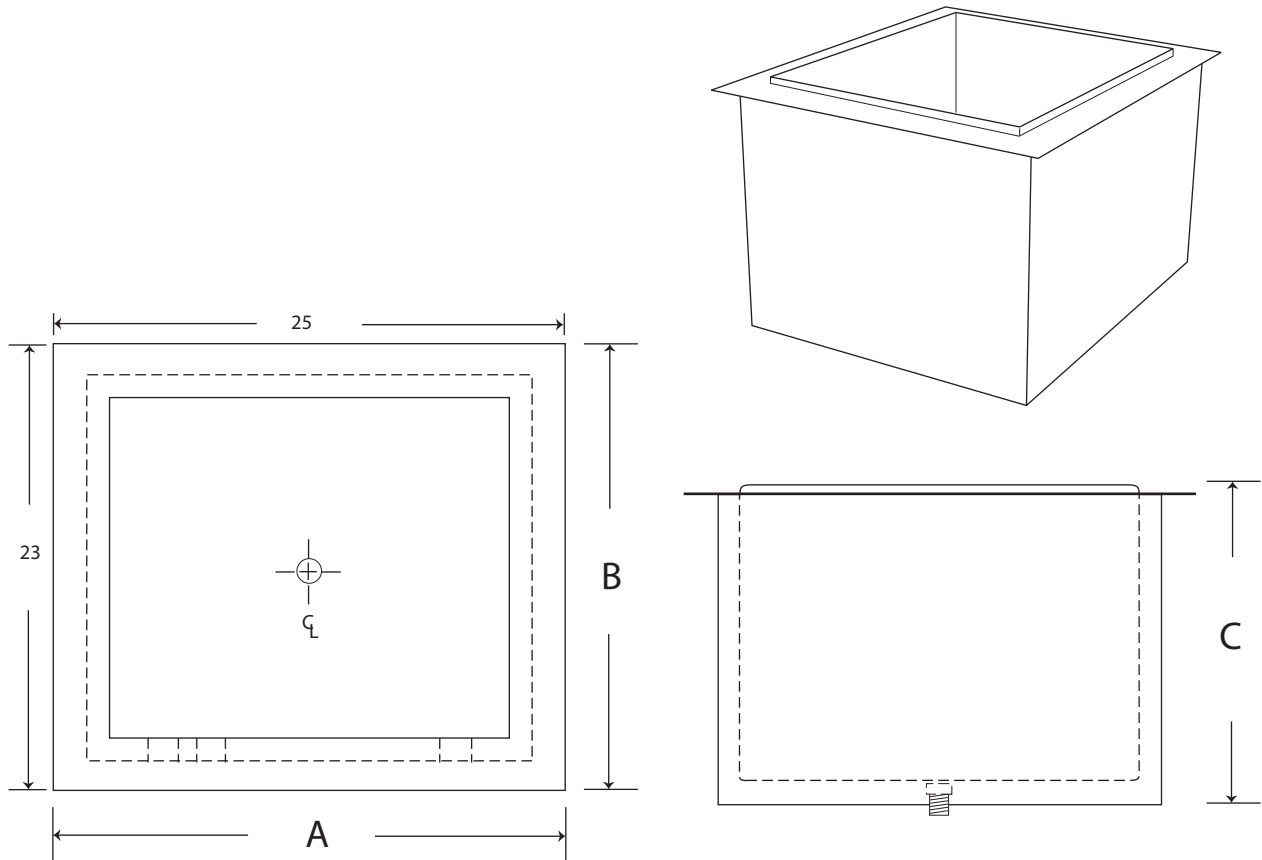

800.682.1338

2430 January Lane • Grand Prairie, TX 75050
made in America

Model CDI-21

21"x23" Drop-In Ice Chest

Ice Cap. lbs.	80 lbs.		
Ship Weight lbs.	45 lbs.		
Interior front & sides	Stainless Steel		
Bottom	Galvanized Steel		
Covers	Stainless Steel, two-piece, removable		
Insulation	Foamed-in-place polyurethane.		
Plumbing	1/2 inch		
Cold Plate	NONE		
Dimensions	A: 23"wide	B: 21"deep	C:16"height

NOTES Chest comes with lids.