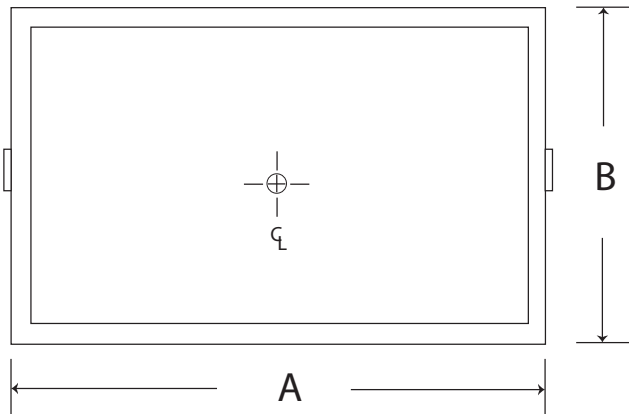

800.682.1338

2430 January Lane • Grand Prairie, TX 75050  
made in America

**Model 2036**

**Universal Ice Chest**

Ice Cap. lbs.	100 lbs.		
Ship Weight lbs.	80 lbs.		
Interior front & sides	Stainless Steel		
Exterior	Powder coated Galvanized Steel		
Covers	Stainless Steel, two-piece, removable (not included)		
Insulation	Polyurethane.		
Plumbing	1/2"		
Cold Plate	NONE		
Dimensions	A: 36"wide	B: 20"deep	C:16"height

NOTES Chest comes with leg set. (Speed rails & Lids available)