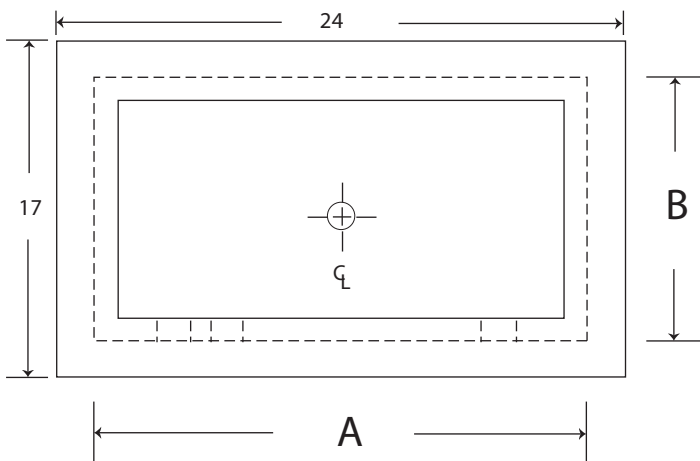

800.682.1338

2430 January Lane • Grand Prairie, TX 75050
made in America

Model CDI-15

15"x22" Drop-In Ice Chest

Ice Cap. lbs.	60 lbs.		
Ship Weight lbs.	40 lbs.		
Interior front & sides	Stainless Steel		
Bottom	Galvanized Steel		
Covers	Stainless Steel, two-piece, removable		
Insulation	Foamed-in-place polyurethane.		
Plumbing	1/2 inch		
Cold Plate	NONE		
Dimensions	A: 22"wide	B: 15"deep	C:16"height
NOTES	Chest comes lids.		